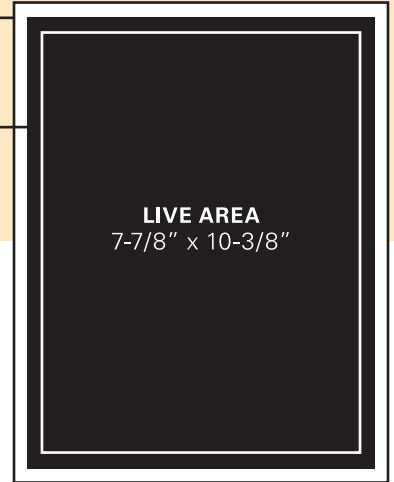

6

BLEED
8-5/8" x 11-1/8"

TRIM
8-3/8" x 10-7/8"

Advertising Unit Dimensions

AutoInc. is a three-column page layout, measurements shown are width x depth.

BLEED SPREAD
17" x 11-1/8"

SPREAD (LIVE AREA)
16-1/4" x 10-3/8"

1 PAGE (LIVE AREA)
7-7/8" x 10-3/8"

1/2 ISLAND
4-1/2" x 7"

1/2 HORIZONTAL
6-7/8" x 5"

1/4 HORIZONTAL
6" x 2-1/2"

1/4 SQUARE
4-1/2" x 3-3/4"

1/4 VERTICAL
2-1/8" x 7-1/2"